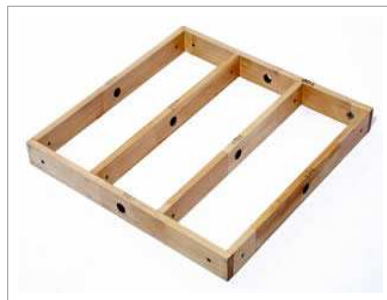

Half Modular Table

600mm by 600mm

$62.00

[order number 02](#)