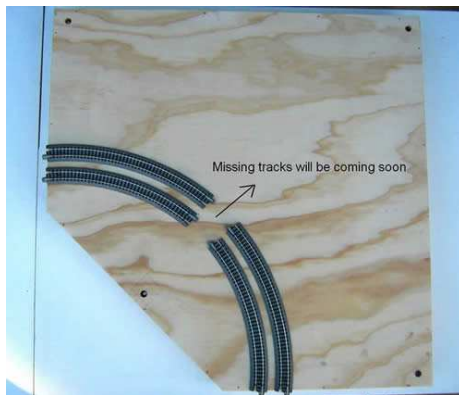

365mm x 365mm x 70mm

\$98.80

[order number T-T24](#)

Mitred Square Corner Module (outside corner)

365mm x 365mm x 70mm (outside edges)

300mm x 300mm x 70mm (inside edges)

\$98.00

[order number T-T25](#)

Inside Corner Module

551mm x 551mm x 70mm

\$124.90

[order number T-T26](#)

h

The color of the Modules are dictated by the supplier of the plywood.

For Assembled Modules and Assembled Modules with track, freight will be quoted per order.